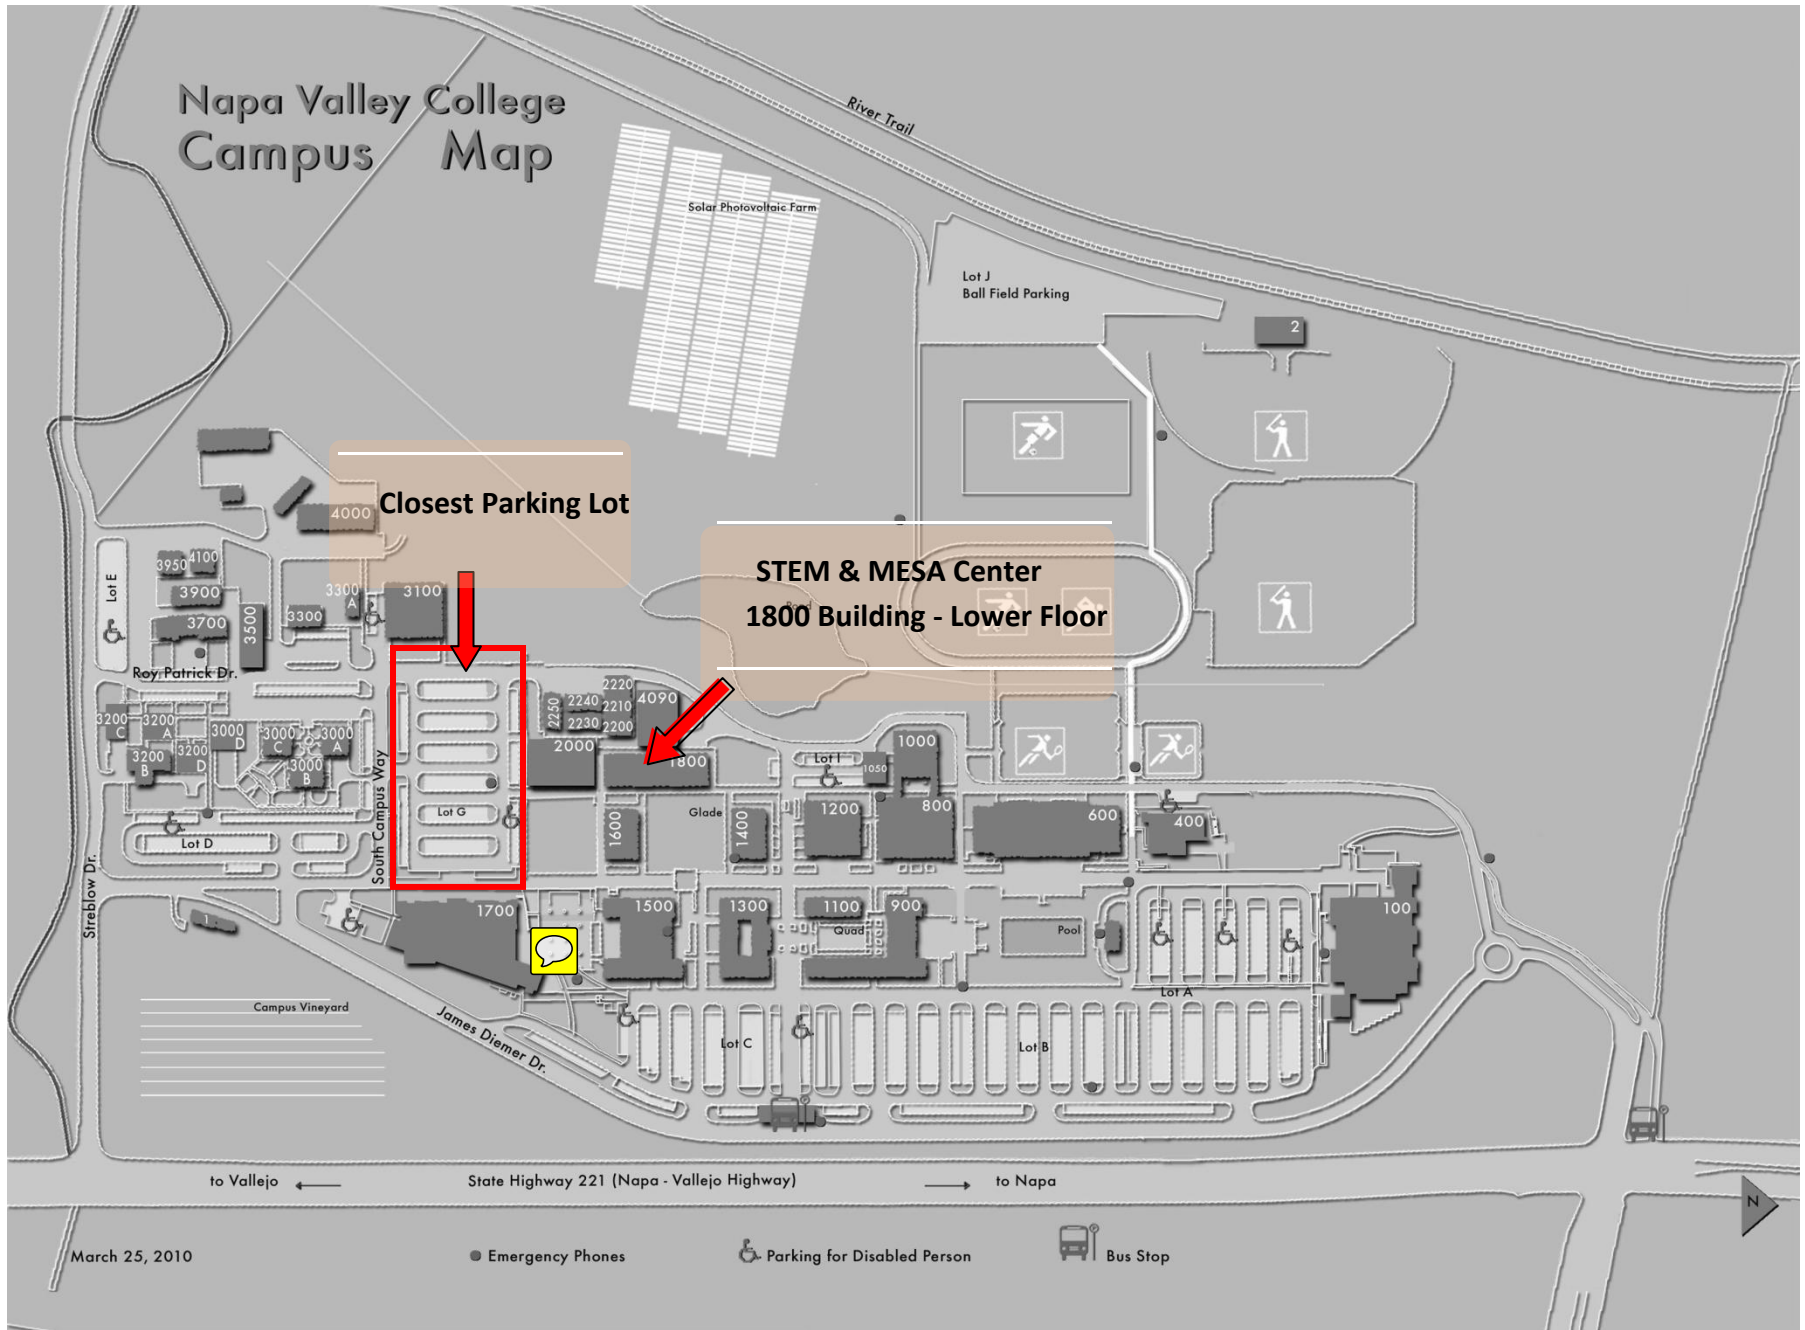

Napa Valley College Campus Map

March 25, 2010

- Emergency Phones
- ♿ Parking for Disabled Person
- 🚌 Bus Stop