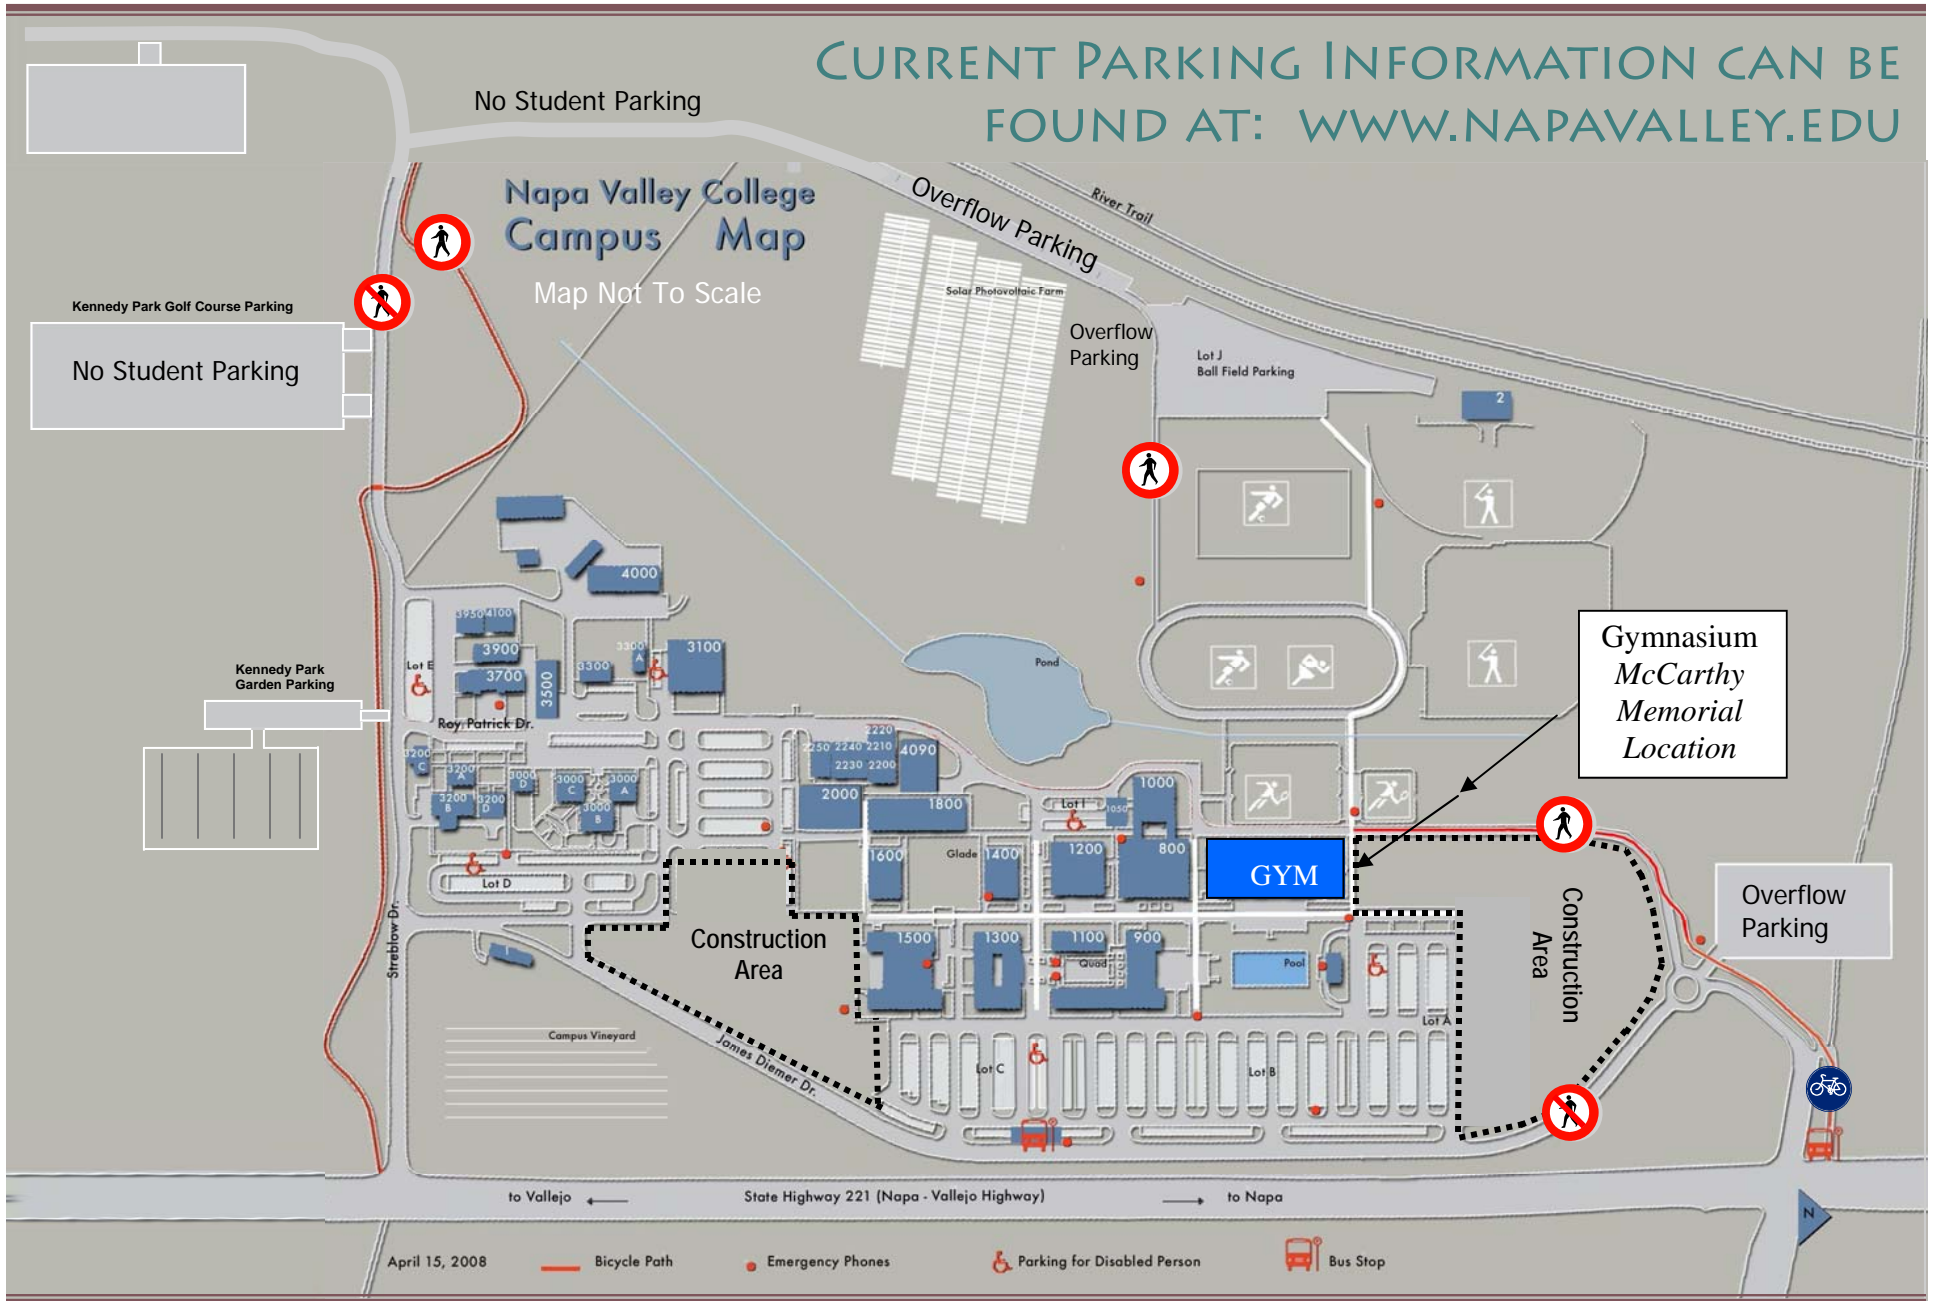

CURRENT PARKING INFORMATION CAN BE FOUND AT: [WWW.NAPAVALLEY.EDU](http://WWW.NAPAVALLEY.EDU)

MCCARTHY MEMORIAL  
1 P.M. OCT, 23, GYMNASIUM