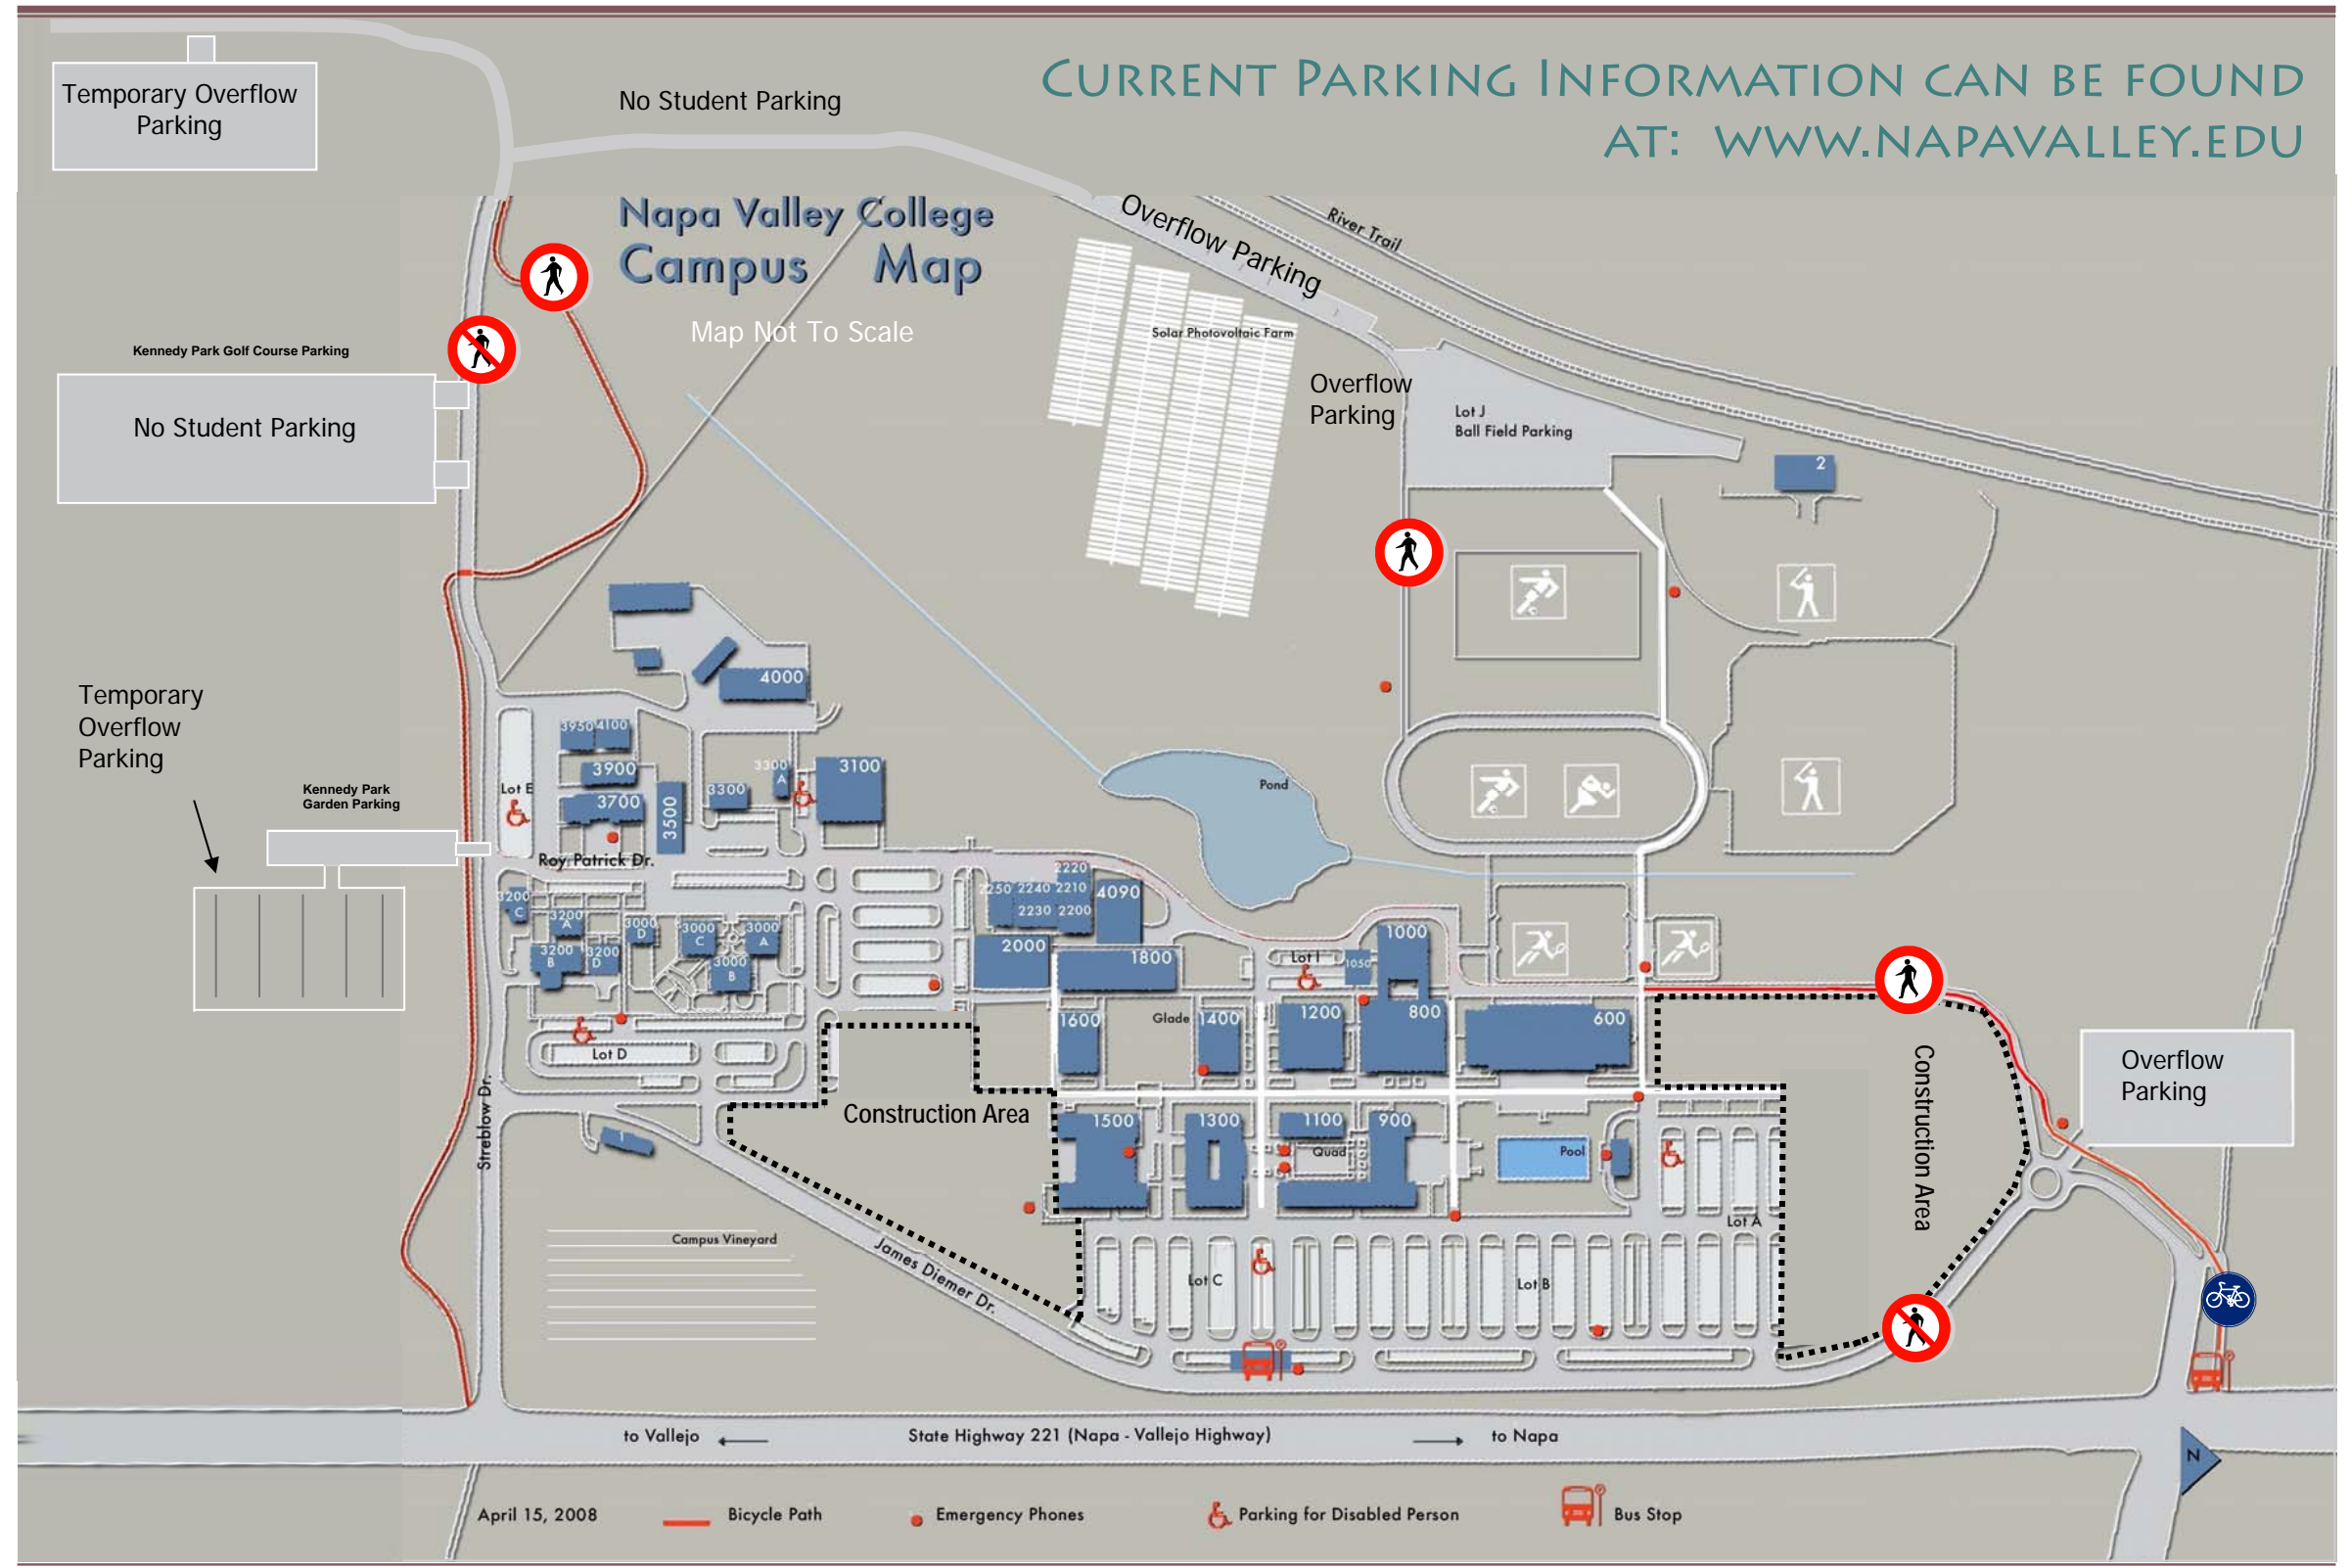

Fall 2009 Parking Information

Parking Tips During Construction

 Napa Valley College has added overflow parking areas during construction. Learn where overflow parking is located and check for updated parking information by visiting the NVC website at: www.napavalley.edu

 Arrive on campus early for classes (45 minutes recommended)

 Use signage and traffic control staff to help you find parking

 Consider alternate forms of transportation: carpooling, public transportation, bicycles

 Please be patient

Parking permit requirement will not be enforced until August 31, 2009

FALL SEMESTER PARKING GUIDE